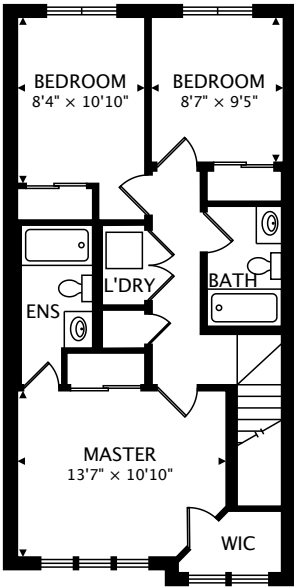

154 PILKINGTON DR,
SCARBOROUGH, ON

TOTAL
1867 sq ft + 492 sq ft BELOW GRADE

CAPTURED ON: 5 JUL 2017
DIMENSIONS, AREAS, LAYOUTS AND DETAILS ARE APPROXIMATE AND SHOULD BE CONSIDERED ILLUSTRATIVE ONLY.